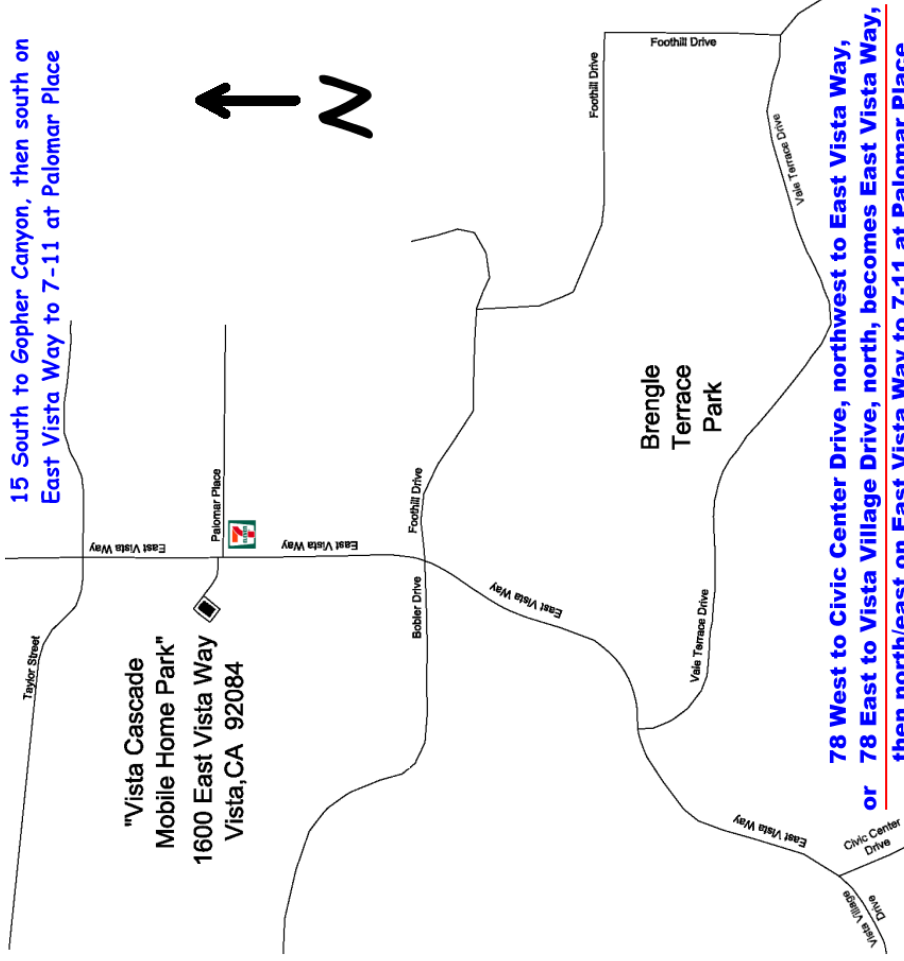

In Vista, from E. Vista Way, travel to Palomar Place (look for 7-11 on SE corner) and turn into Vista Cascade Mobile Home Park (1600 E. Vista Way). Stay in the left lane. The clubhouse is left of the first stop sign. Turn there and circle the building to find parking. **Map on back --->**

15 South to Gopher Canyon, then south on East Vista Way to 7-11 at Palomar Place

78 West to Civic Center Drive, northwest to East Vista Way, or 78 East to Vista Village Drive, north, becomes East Vista Way, then north/east on East Vista Way to 7-11 at Palomar Place