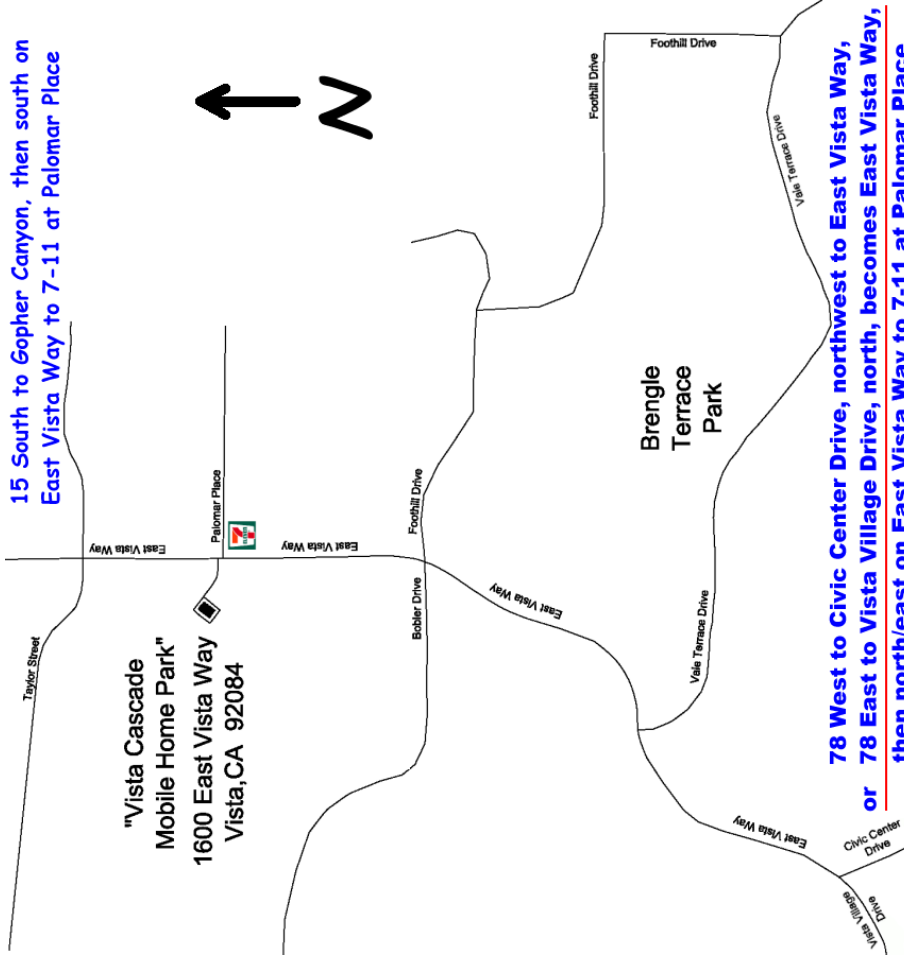

In Vista, from E. Vista Way, travel to Palomar Place (look for 7-11 on SE corner) and turn into Vista Cascade Mobile Home Park (1600 E. Vista Way). Stay in the left lane. The clubhouse is left of the first stop sign. Turn there and circle the building to find parking. **Map on back --->**

15 South to Gopher Canyon, then south on East Vista Way to 7-11 at Palomar Place

78 West to Civic Center Drive, northwest to East Vista Way, or 78 East to Vista Village Drive, north, becomes East Vista Way, then north/east on East Vista Way to 7-11 at Palomar Place